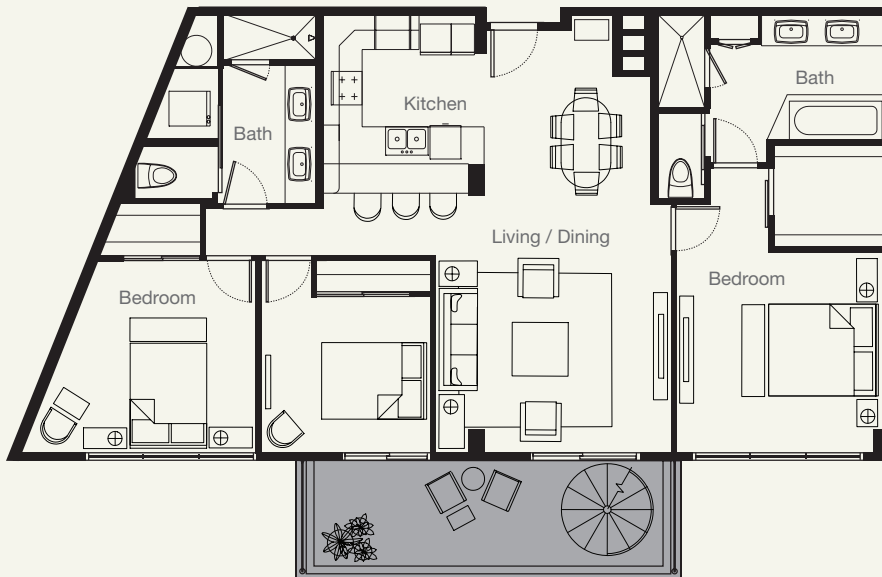

608

Bedroom	Bathroom	Parking	Interior Sq. Ft.	Lanai Sq. Ft.	Deck Sq. Ft.	Total Sq. Ft.
3	2	2	1,407	188	1,368	2,963

INTERIOR

ROOFTOP DECK

The site plan shown here is not drawn to scale and is provided only to identify the relative location of units and common elements of the Project. Actual sizes, layouts and dimensions may vary from what is shown here. Seller does not warrant the accuracy or completeness of this site plan or the information contained herein and reserves the right to change the site plan at any time.