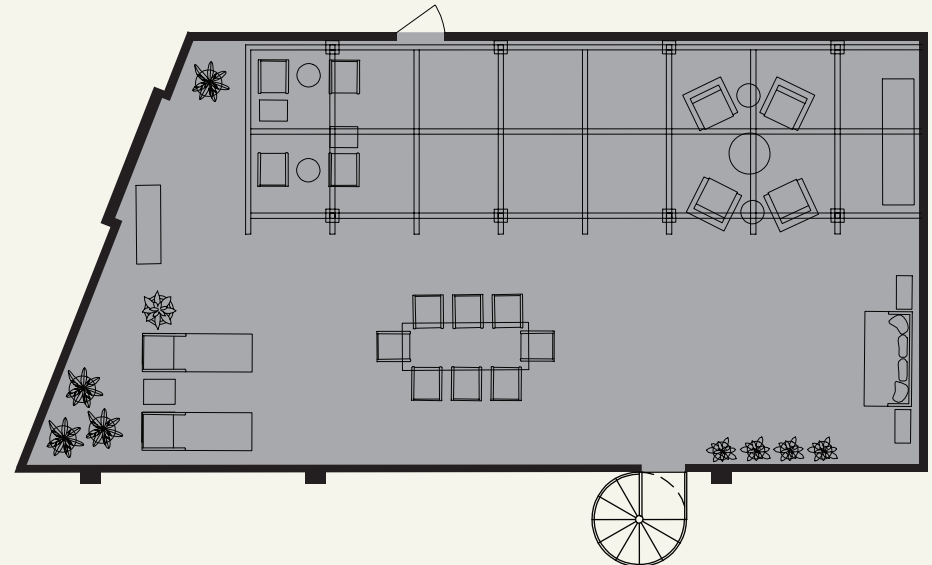

608

Bedroom	Bathroom	Parking	Interior Sq. Ft.	Lanai Sq. Ft.	Deck Sq. Ft.	Total Sq. Ft.
3	2	2	1,407	188	1,368	2,963

INTERIOR

ROOFTOP DECK

The site plan shown here is not drawn to scale and is provided only to identify the relative location of units and common elements of the Project. Actual sizes, layouts and dimensions may vary from what is shown here. Seller does not warrant the accuracy or completeness of this site plan or the information contained herein and reserves the right to change the site plan at any time.