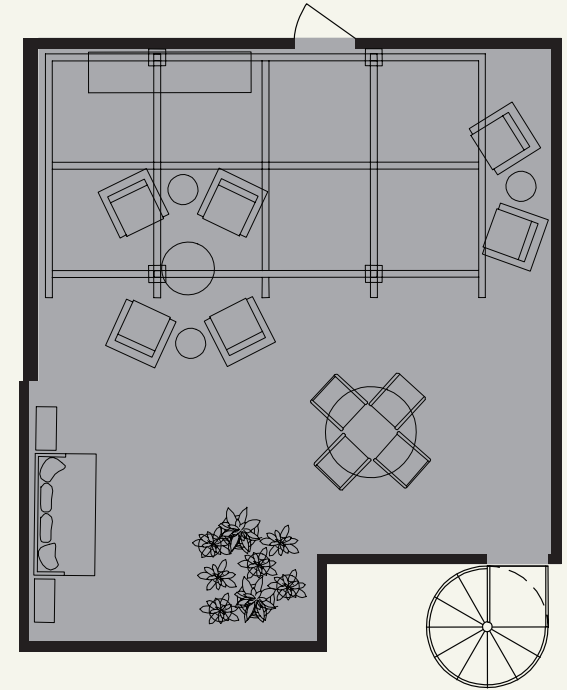

606

Bedroom	Bathroom	Parking	Interior Sq. Ft.	Lanai Sq. Ft.	Deck Sq. Ft.	Total Sq. Ft.	Storage Sq. Ft.
3	3	2	1,628	126	689	2,443	84

BOTTOM FLOOR

TOP FLOOR

ROOFTOP DECK

The site plan shown here is not drawn to scale and is provided only to identify the relative location of units and common elements of the Project. Actual sizes, layouts and dimensions may vary from what is shown here. Seller does not warrant the accuracy or completeness of this site plan or the information contained herein and reserves the right to change the site plan at any time.