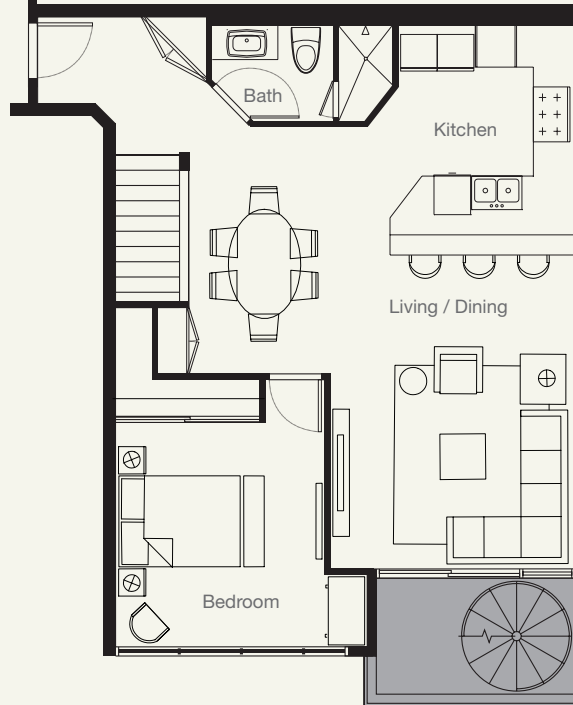

606

Bedroom	Bathroom	Parking	Interior Sq. Ft.	Lanai Sq. Ft.	Deck Sq. Ft.	Total Sq. Ft.	Storage Sq. Ft.
3	3	2	1,628	126	689	2,443	84

BOTTOM FLOOR

TOP FLOOR

ROOFTOP DECK

The site plan shown here is not drawn to scale and is provided only to identify the relative location of units and common elements of the Project. Actual sizes, layouts and dimensions may vary from what is shown here. Seller does not warrant the accuracy or completeness of this site plan or the information contained herein and reserves the right to change the site plan at any time.