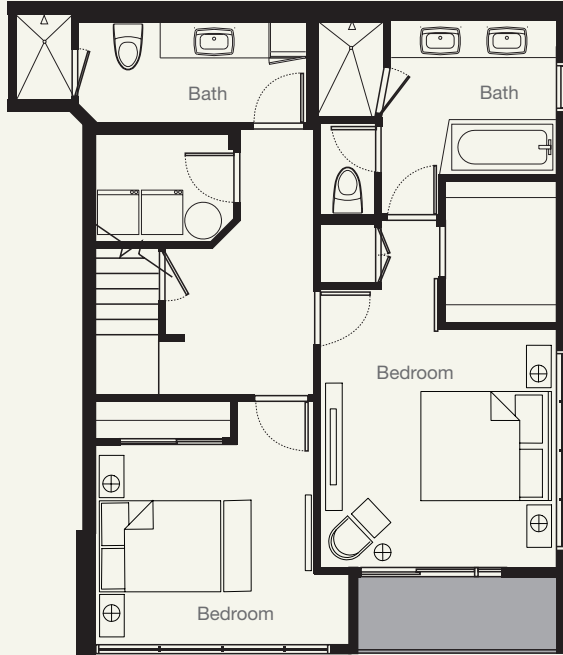

606

Bedroom	Bathroom	Parking	Interior Sq. Ft.	Lanai Sq. Ft.	Deck Sq. Ft.	Total Sq. Ft.	Storage Sq. Ft.
3	3	2	1,628	126	689	2,443	84

BOTTOM FLOOR

TOP FLOOR

ROOFTOP DECK

The site plan shown here is not drawn to scale and is provided only to identify the relative location of units and common elements of the Project. Actual sizes, layouts and dimensions may vary from what is shown here. Seller does not warrant the accuracy or completeness of this site plan or the information contained herein and reserves the right to change the site plan at any time.