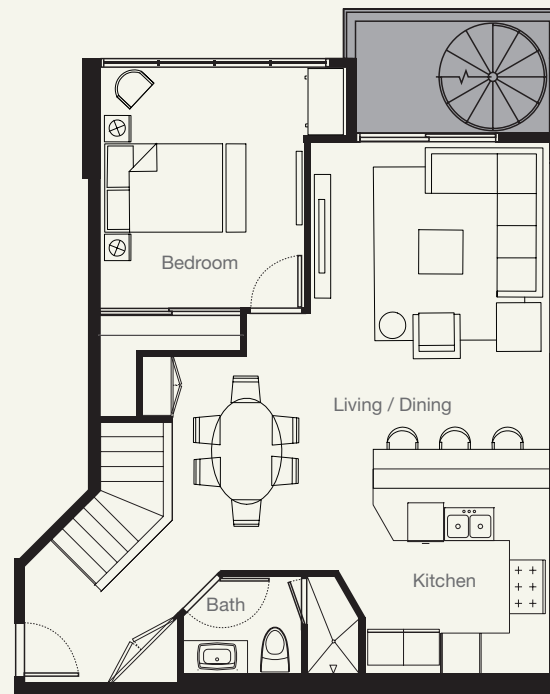

# 605

Bedroom	Bathroom	Parking	Interior Sq. Ft.	Lanai Sq. Ft.	Deck Sq. Ft.	Total Sq. Ft.	Storage Sq. Ft.
<b>3</b>	<b>3</b>	<b>2</b>	<b>1,682</b>	<b>123</b>	<b>762</b>	<b>2,567</b>	<b>56</b>

BOTTOM FLOOR

TOP FLOOR

ROOFTOP DECK

The site plan shown here is not drawn to scale and is provided only to identify the relative location of units and common elements of the Project. Actual sizes, layouts and dimensions may vary from what is shown here. Seller does not warrant the accuracy or completeness of this site plan or the information contained herein and reserves the right to change the site plan at any time.