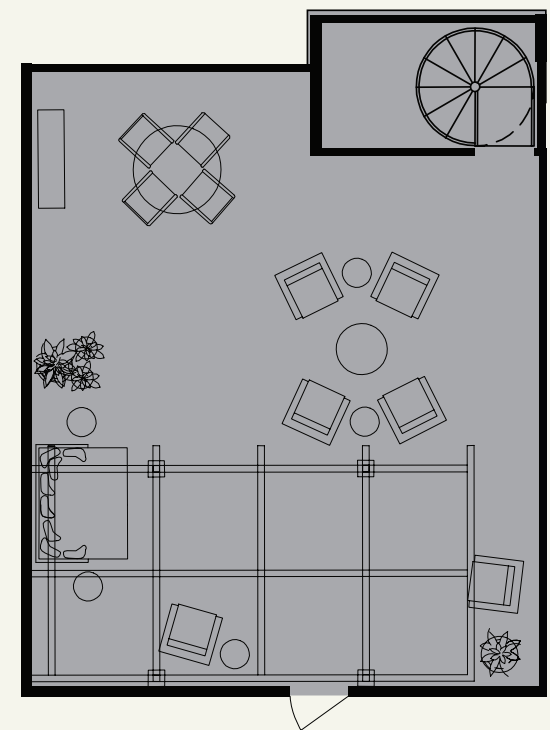

# 605

Bedroom	Bathroom	Parking	Interior Sq. Ft.	Lanai Sq. Ft.	Deck Sq. Ft.	Total Sq. Ft.	Storage Sq. Ft.
<b>3</b>	<b>3</b>	<b>2</b>	<b>1,682</b>	<b>123</b>	<b>762</b>	<b>2,567</b>	<b>56</b>

BOTTOM FLOOR

TOP FLOOR

ROOFTOP DECK

The site plan shown here is not drawn to scale and is provided only to identify the relative location of units and common elements of the Project. Actual sizes, layouts and dimensions may vary from what is shown here. Seller does not warrant the accuracy or completeness of this site plan or the information contained herein and reserves the right to change the site plan at any time.