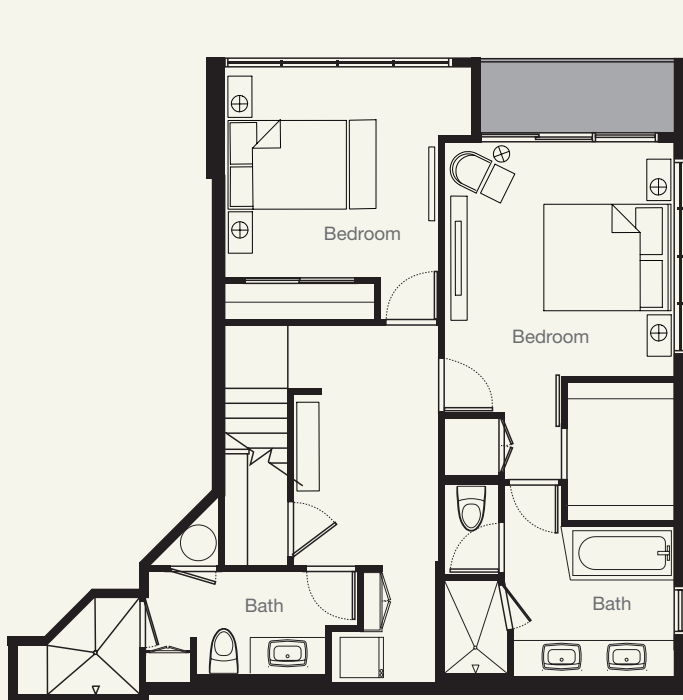

# 605

Bedroom	Bathroom	Parking	Interior Sq. Ft.	Lanai Sq. Ft.	Deck Sq. Ft.	Total Sq. Ft.	Storage Sq. Ft.
<b>3</b>	<b>3</b>	<b>2</b>	<b>1,682</b>	<b>123</b>	<b>762</b>	<b>2,567</b>	<b>56</b>

BOTTOM FLOOR

TOP FLOOR

ROOFTOP DECK

The site plan shown here is not drawn to scale and is provided only to identify the relative location of units and common elements of the Project. Actual sizes, layouts and dimensions may vary from what is shown here. Seller does not warrant the accuracy or completeness of this site plan or the information contained herein and reserves the right to change the site plan at any time.