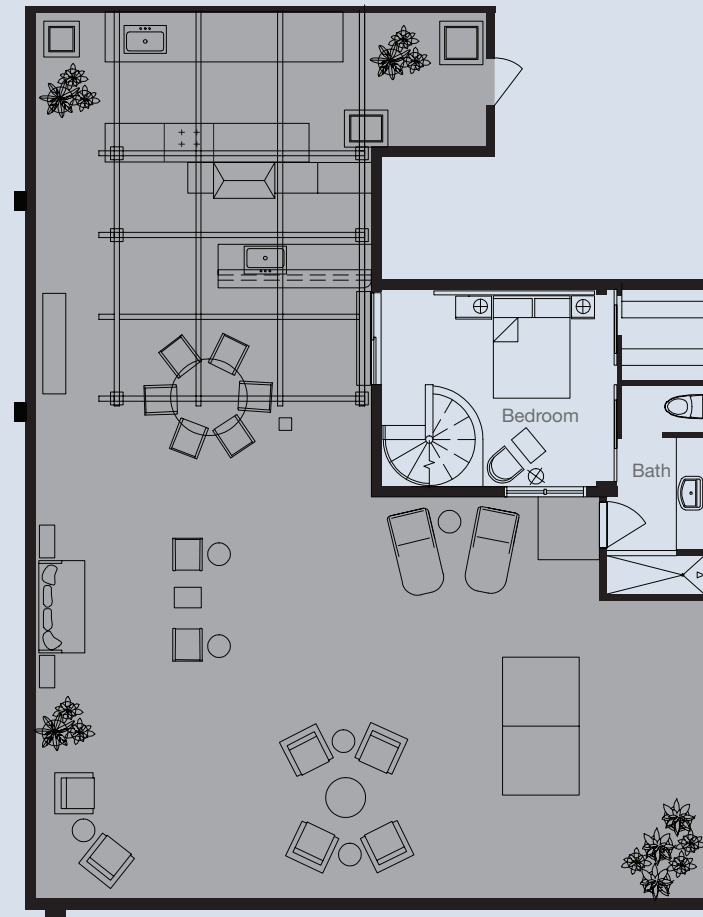

501

Bedroom	Bathroom	Parking	Interior Sq. Ft.	Lanai Sq. Ft.	Deck Sq. Ft.	Total Sq. Ft.	Storage Sq. Ft.
4+	4.5	4	2,273	238	1,868	4,379	90

INTERIOR

ROOFTOP DECK

The site plan shown here is not drawn to scale and is provided only to identify the relative location of units and common elements of the Project. Actual sizes, layouts and dimensions may vary from what is shown here. Seller does not warrant the accuracy or completeness of this site plan or the information contained herein and reserves the right to change the site plan at any time. * Denotes tandem parking stalls.