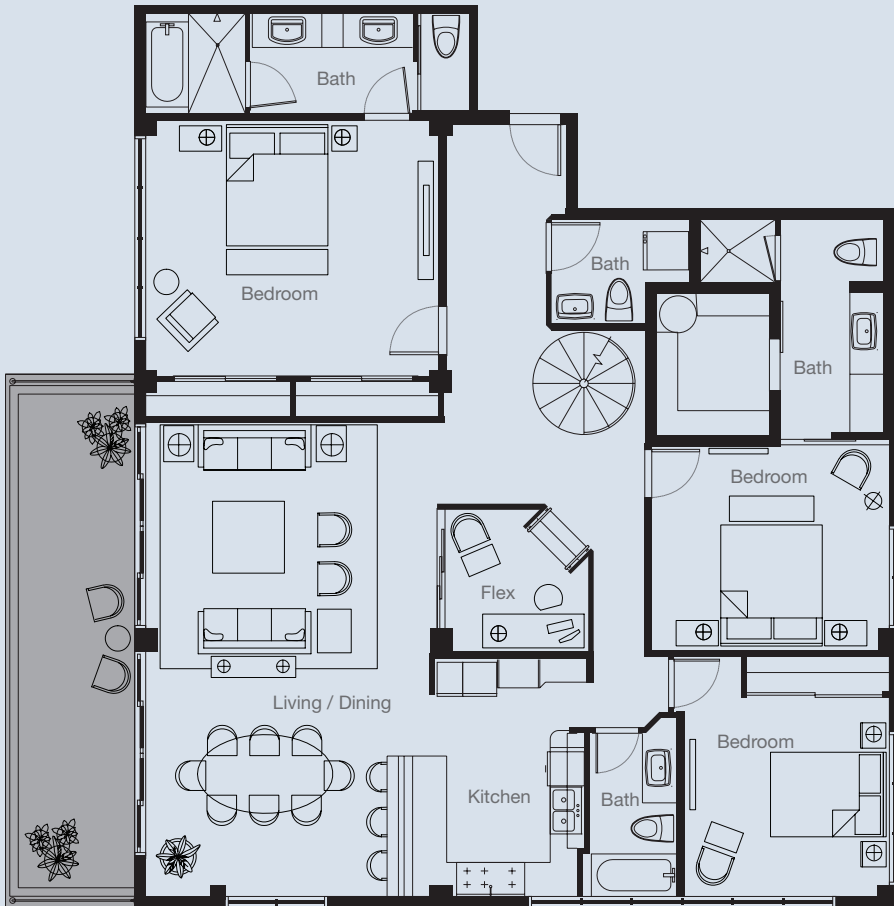

501

Bedroom	Bathroom	Parking	Interior Sq. Ft.	Lanai Sq. Ft.	Deck Sq. Ft.	Total Sq. Ft.	Storage Sq. Ft.
4+	4.5	4	2,273	238	1,868	4,379	90

INTERIOR

ROOFTOP DECK

The site plan shown here is not drawn to scale and is provided only to identify the relative location of units and common elements of the Project. Actual sizes, layouts and dimensions may vary from what is shown here. Seller does not warrant the accuracy or completeness of this site plan or the information contained herein and reserves the right to change the site plan at any time. * Denotes tandem parking stalls.