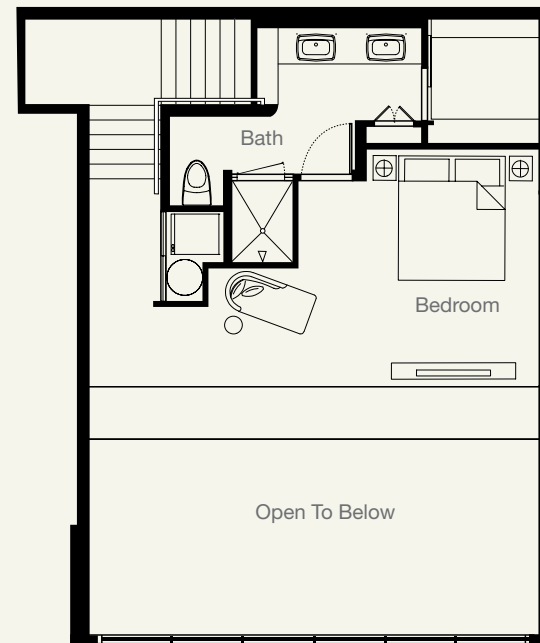

306

Bedroom	Bathroom	Parking*	Interior Sq. Ft.	Lanai Sq. Ft.	Deck Sq. Ft.	Total Sq. Ft.
2	2	2	1,333	102	0	1,435

FIRST FLOOR

SECOND FLOOR

The site plan shown here is not drawn to scale and is provided only to identify the relative location of units and common elements of the Project. Actual sizes, layouts and dimensions may vary from what is shown here. Seller does not warrant the accuracy or completeness of this site plan or the information contained herein and reserves the right to change the site plan at any time. * Denotes tandem parking stalls.