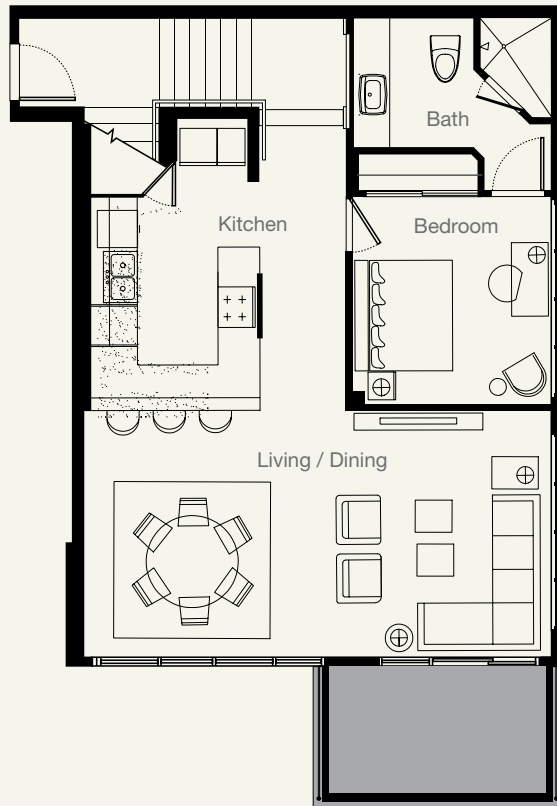

306

Bedroom	Bathroom	Parking*	Interior Sq. Ft.	Lanai Sq. Ft.	Deck Sq. Ft.	Total Sq. Ft.
2	2	2	1,333	102	0	1,435

FIRST FLOOR

SECOND FLOOR

The site plan shown here is not drawn to scale and is provided only to identify the relative location of units and common elements of the Project. Actual sizes, layouts and dimensions may vary from what is shown here. Seller does not warrant the accuracy or completeness of this site plan or the information contained herein and reserves the right to change the site plan at any time. * Denotes tandem parking stalls.