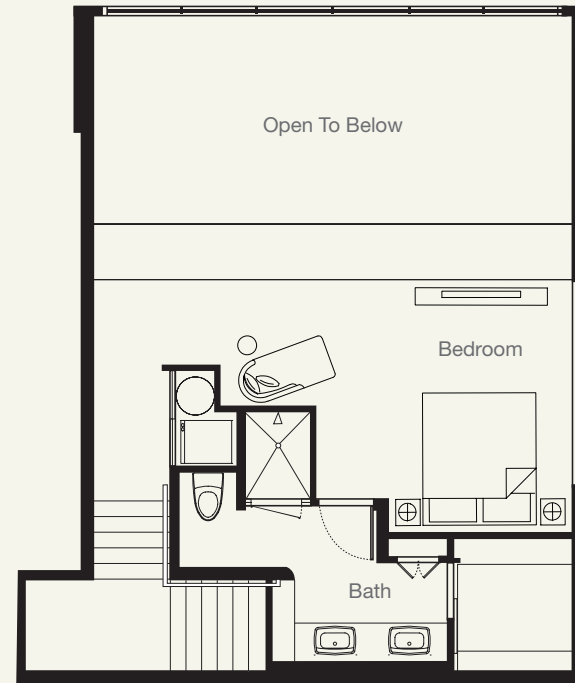

305

Bedroom	Bathroom	Parking*	Interior Sq. Ft.	Lanai Sq. Ft.	Deck Sq. Ft.	Total Sq. Ft.	Storage Sq. Ft.
2	2	2	1,329	0	333	1,662	62

FIRST FLOOR

SECOND FLOOR

The site plan shown here is not drawn to scale and is provided only to identify the relative location of units and common elements of the Project. Actual sizes, layouts and dimensions may vary from what is shown here. Seller does not warrant the accuracy or completeness of this site plan or the information contained herein and reserves the right to change the site plan at any time. * Denotes tandem parking stalls.