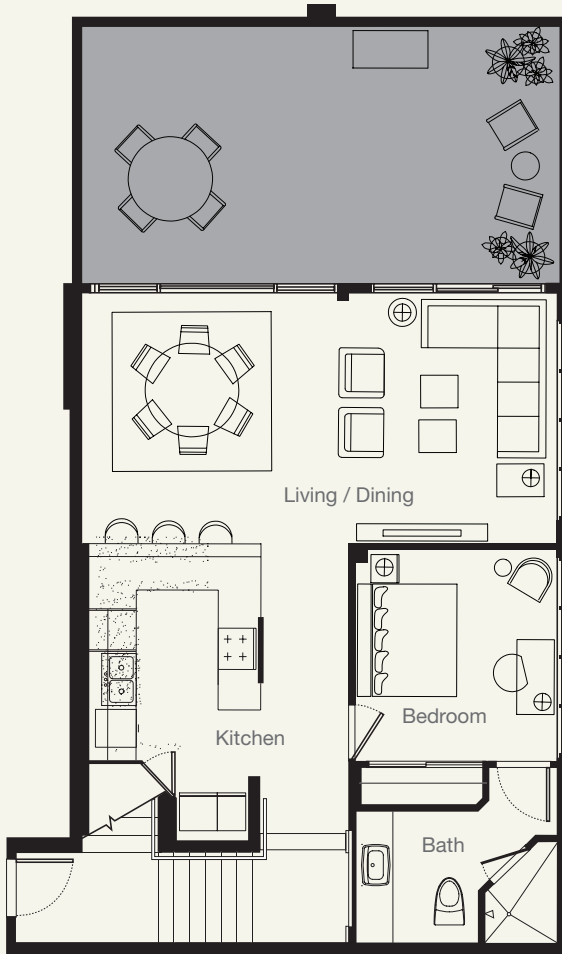

305

Bedroom	Bathroom	Parking*	Interior Sq. Ft.	Lanai Sq. Ft.	Deck Sq. Ft.	Total Sq. Ft.	Storage Sq. Ft.
2	2	2	1,329	0	333	1,662	62

FIRST FLOOR

SECOND FLOOR

The site plan shown here is not drawn to scale and is provided only to identify the relative location of units and common elements of the Project. Actual sizes, layouts and dimensions may vary from what is shown here. Seller does not warrant the accuracy or completeness of this site plan or the information contained herein and reserves the right to change the site plan at any time. * Denotes tandem parking stalls.