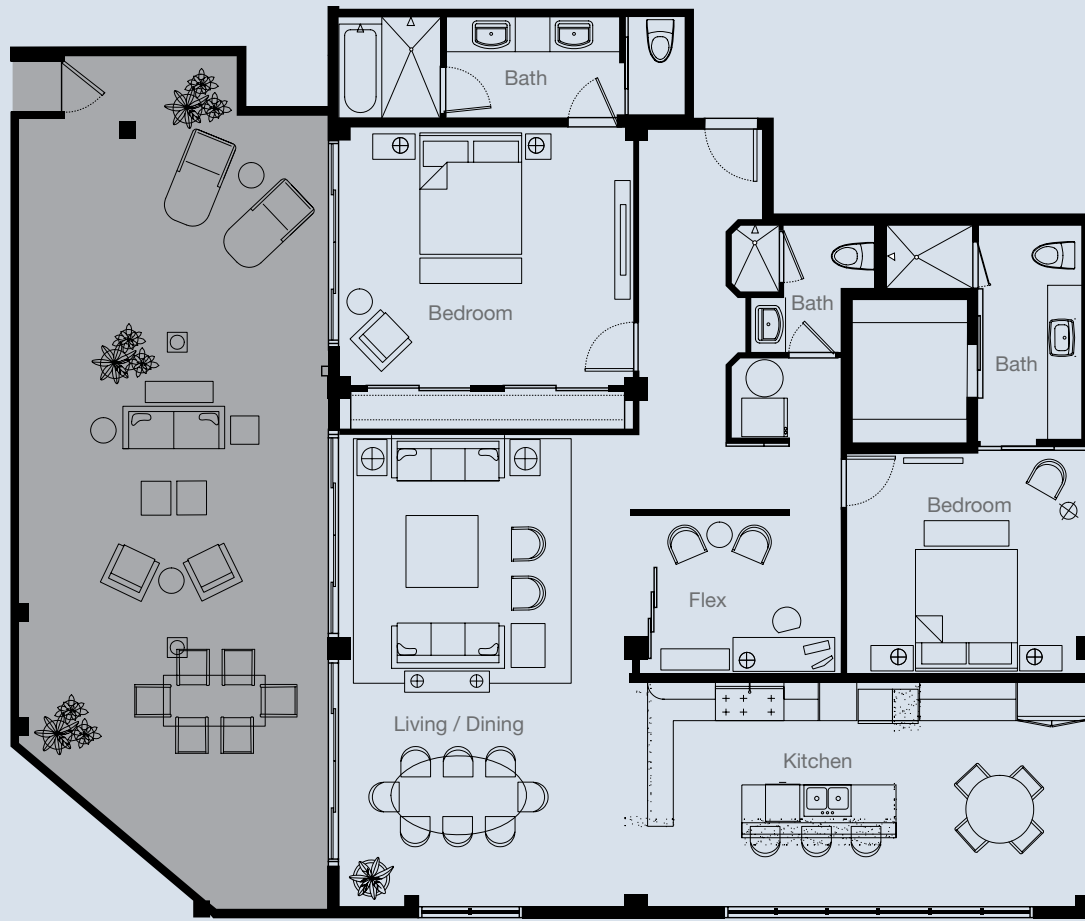

301

Bedroom	Bathroom	Parking*	Interior Sq. Ft.	Lanai Sq. Ft.	Deck Sq. Ft.	Total Sq. Ft.	Storage Sq. Ft.
2+	3	2	2,000	0	825	2,825	60

The site plan shown here is not drawn to scale and is provided only to identify the relative location of units and common elements of the Project. Actual sizes, layouts and dimensions may vary from what is shown here. Seller does not warrant the accuracy or completeness of this site plan or the information contained herein and reserves the right to change the site plan at any time. * Denotes tandem parking stalls.