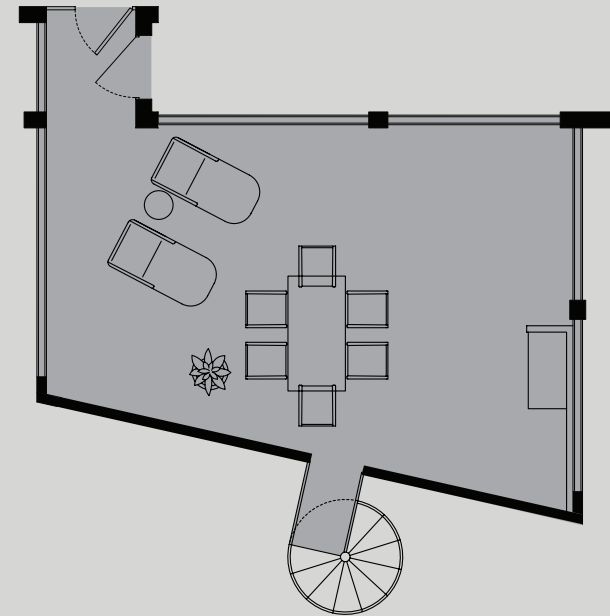

204

Bedroom	Bathroom	Parking	Interior Sq. Ft.	Lanai Sq. Ft.	Deck Sq. Ft.	Total Sq. Ft.
1	1	1	917	112	545	1,574

INTERIOR

ROOFTOP DECK