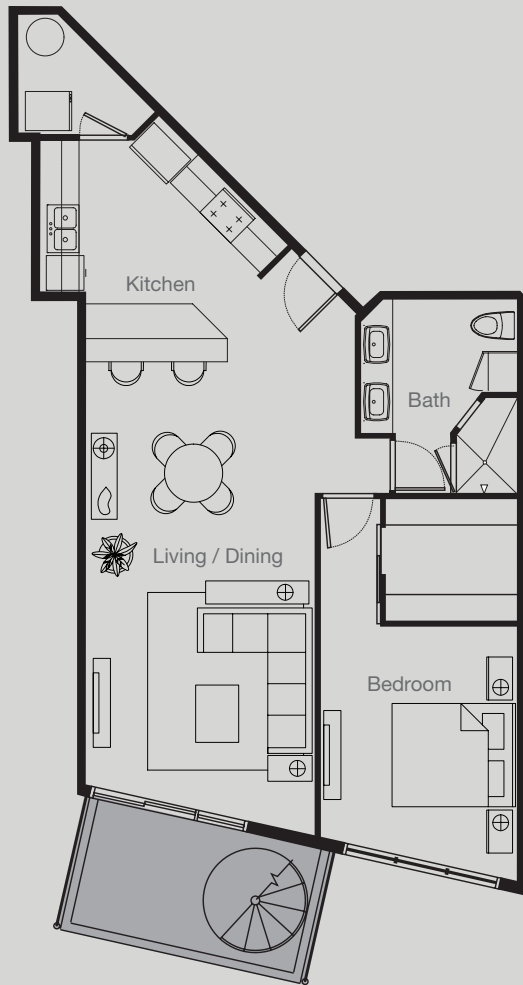

204

Bedroom	Bathroom	Parking	Interior Sq. Ft.	Lanai Sq. Ft.	Deck Sq. Ft.	Total Sq. Ft.
1	1	1	917	112	545	1,574

INTERIOR

ROOFTOP DECK