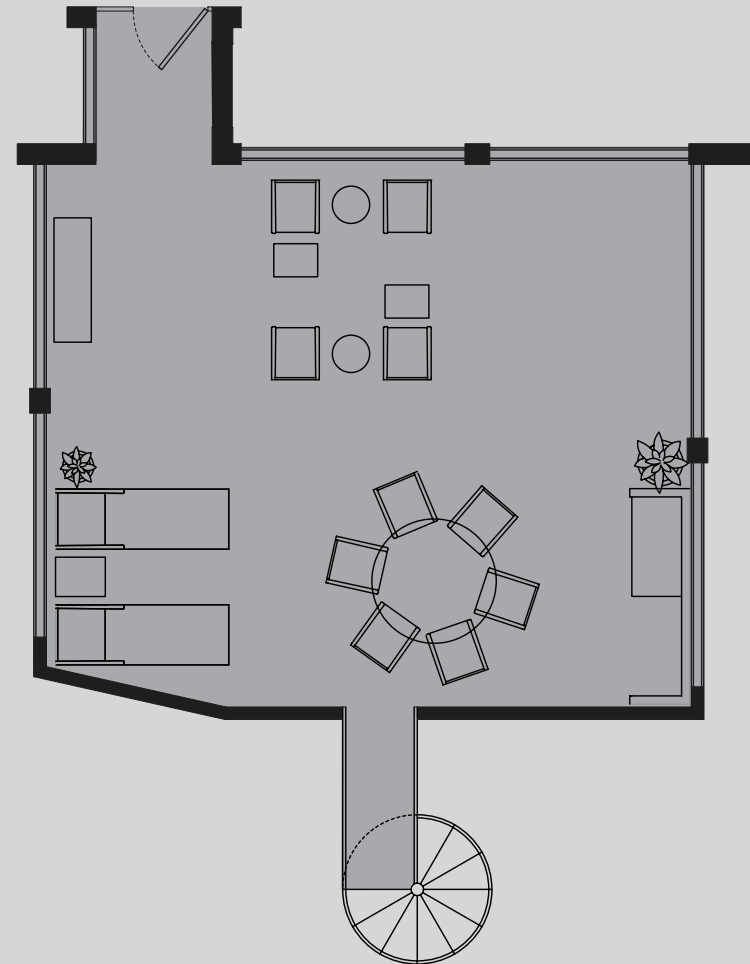

203

Bedroom	Bathroom	Parking	Interior Sq. Ft.	Lanai Sq. Ft.	Deck Sq. Ft.	Total Sq. Ft.
1	1	1	875	103	590	1,568

INTERIOR

ROOFTOP DECK