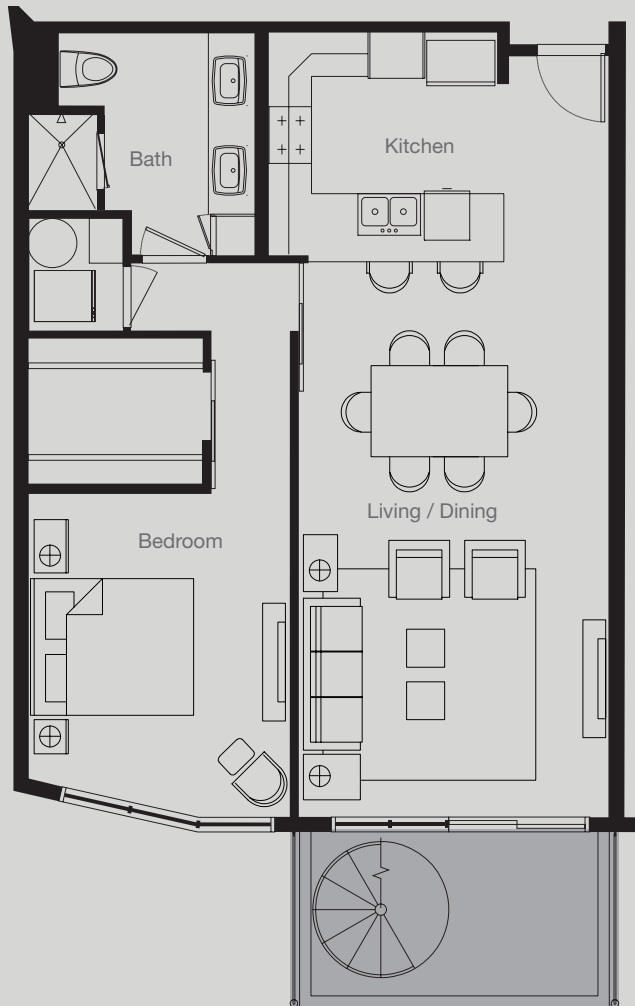

203

Bedroom	Bathroom	Parking	Interior Sq. Ft.	Lanai Sq. Ft.	Deck Sq. Ft.	Total Sq. Ft.
1	1	1	875	103	590	1,568

INTERIOR

ROOFTOP DECK