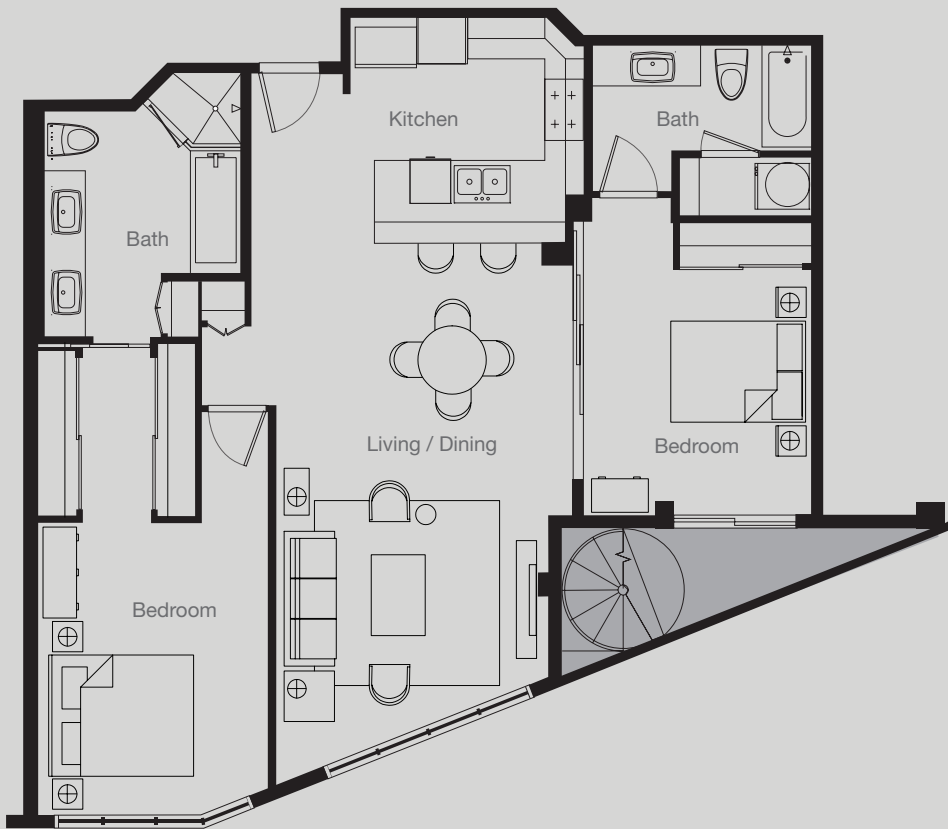

202

Bedroom	Bathroom	Parking*	Interior Sq. Ft.	Lanai Sq. Ft.	Deck Sq. Ft.	Total Sq. Ft.
2	2	2	1,173	64	326	1,563

INTERIOR

ROOFTOP DECK

The site plan shown here is not drawn to scale and is provided only to identify the relative location of units and common elements of the Project. Actual sizes, layouts and dimensions may vary from what is shown here. Seller does not warrant the accuracy or completeness of this site plan or the information contained herein and reserves the right to change the site plan at any time. * Denotes tandem parking stalls.