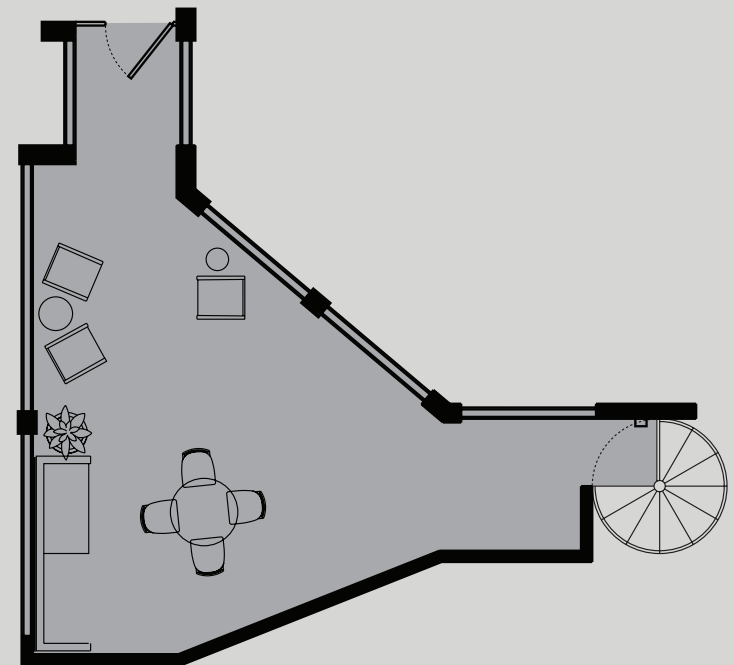

202

Bedroom	Bathroom	Parking*	Interior Sq. Ft.	Lanai Sq. Ft.	Deck Sq. Ft.	Total Sq. Ft.
2	2	2	1,173	64	326	1,563

INTERIOR

ROOFTOP DECK

The site plan shown here is not drawn to scale and is provided only to identify the relative location of units and common elements of the Project. Actual sizes, layouts and dimensions may vary from what is shown here. Seller does not warrant the accuracy or completeness of this site plan or the information contained herein and reserves the right to change the site plan at any time. * Denotes tandem parking stalls.